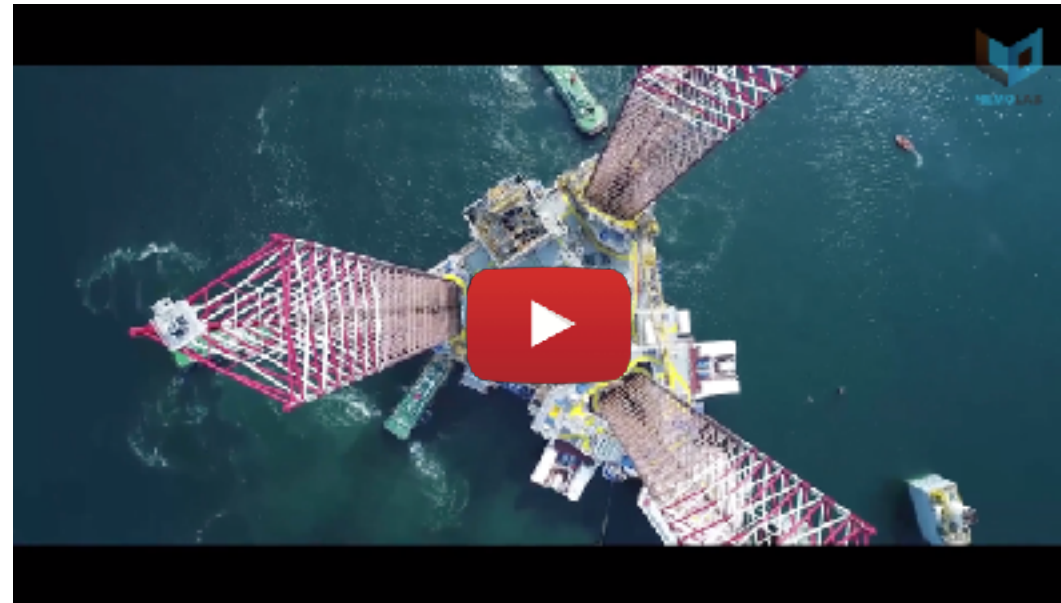

Askeladden & Askepott