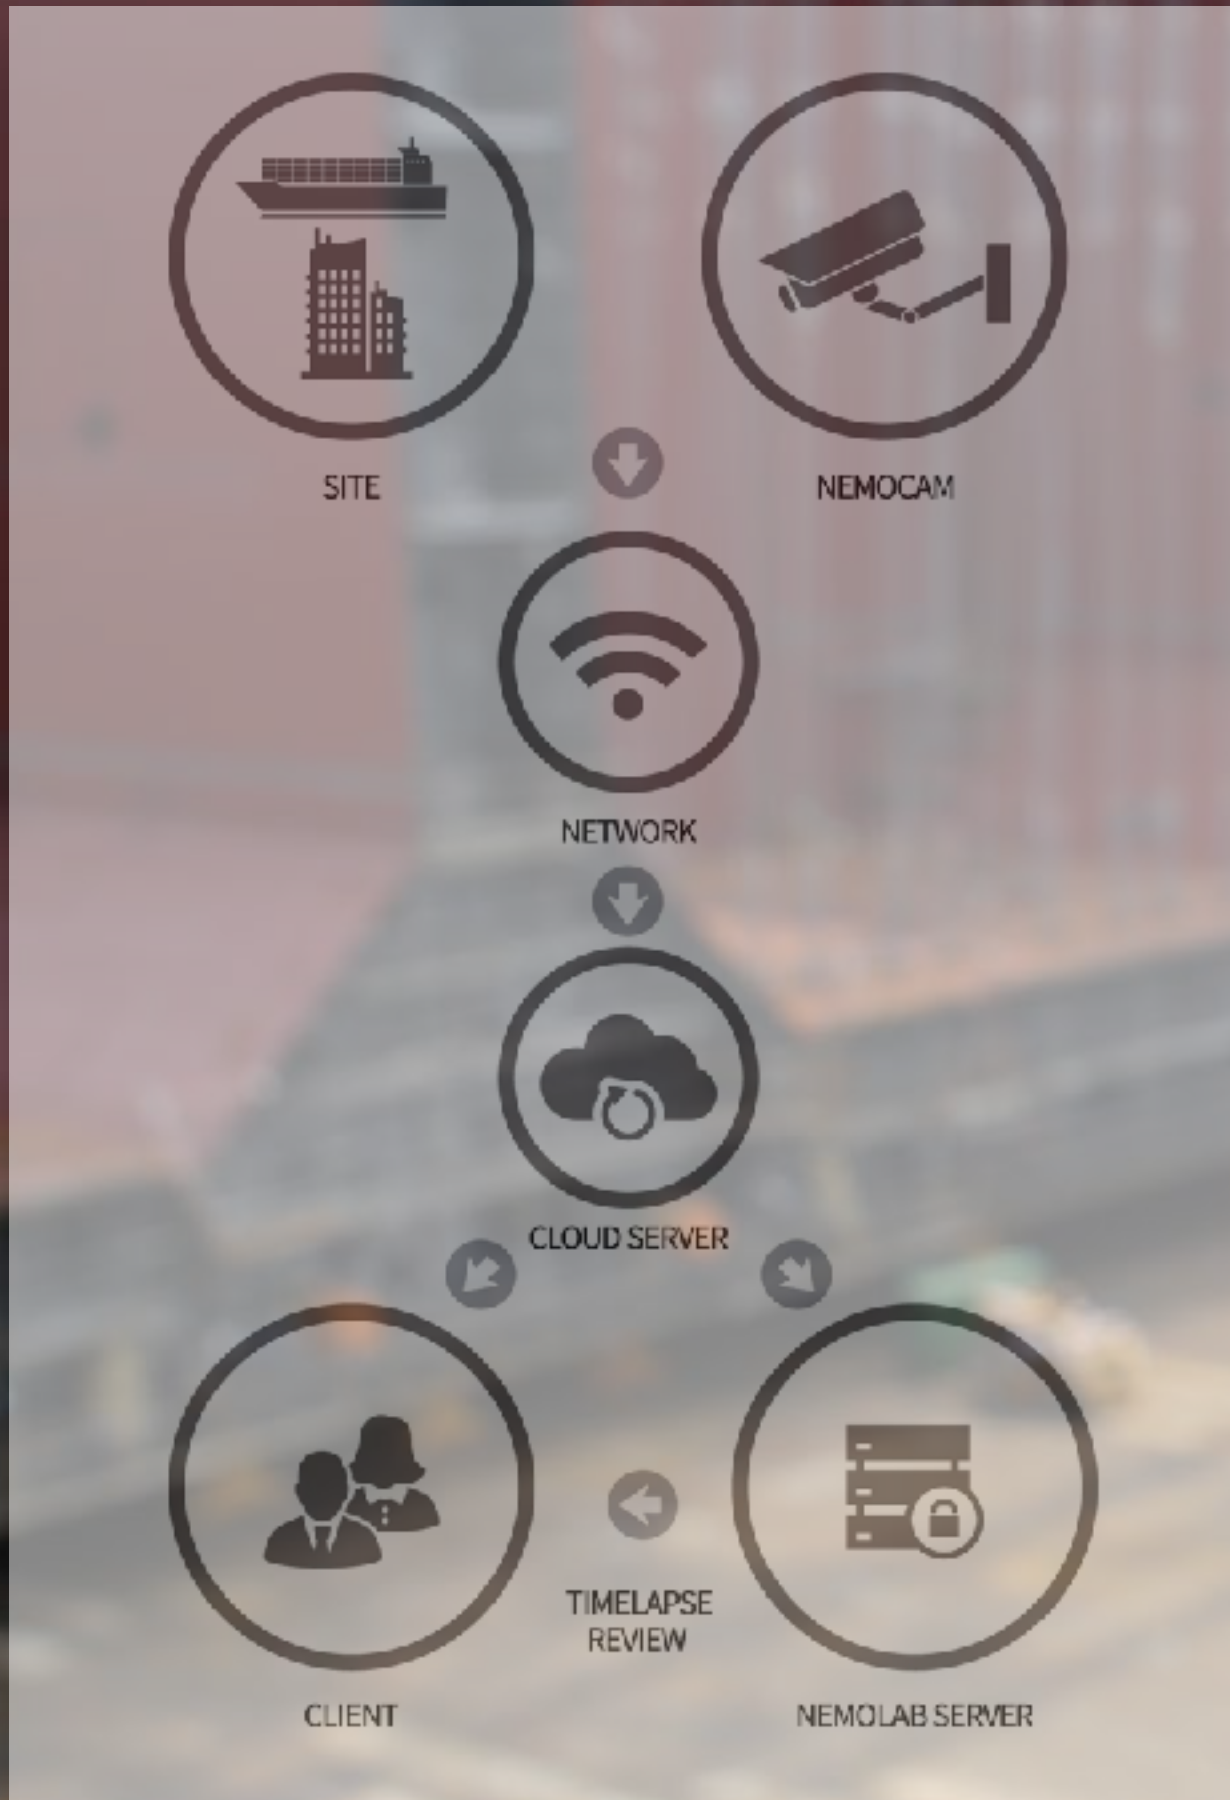

-Nemocam Process

Step 1
clients request 광고주 의뢰
meeting 회의
specification decision 규격 결정
estimate proposal 러프견적 제시

Step 2
Field Survey 현장 답사
Exploration of Installation
Conditions 설치조건 탐사

Step 3
Final estimate including
installation 설치 포함 최종견적

step 4
Installation and Test Period
설치 및 테스트

step 5
Start server sharing
real-time monitoring
서버공유, 실시간 모니터링 시작

Step 6
Videos / drones for major
processes
주요공정 동영상/드론/사진 촬영

Step 7
Edit and Inspection Delivery
타임랩스 편집 / 검수 후 납품