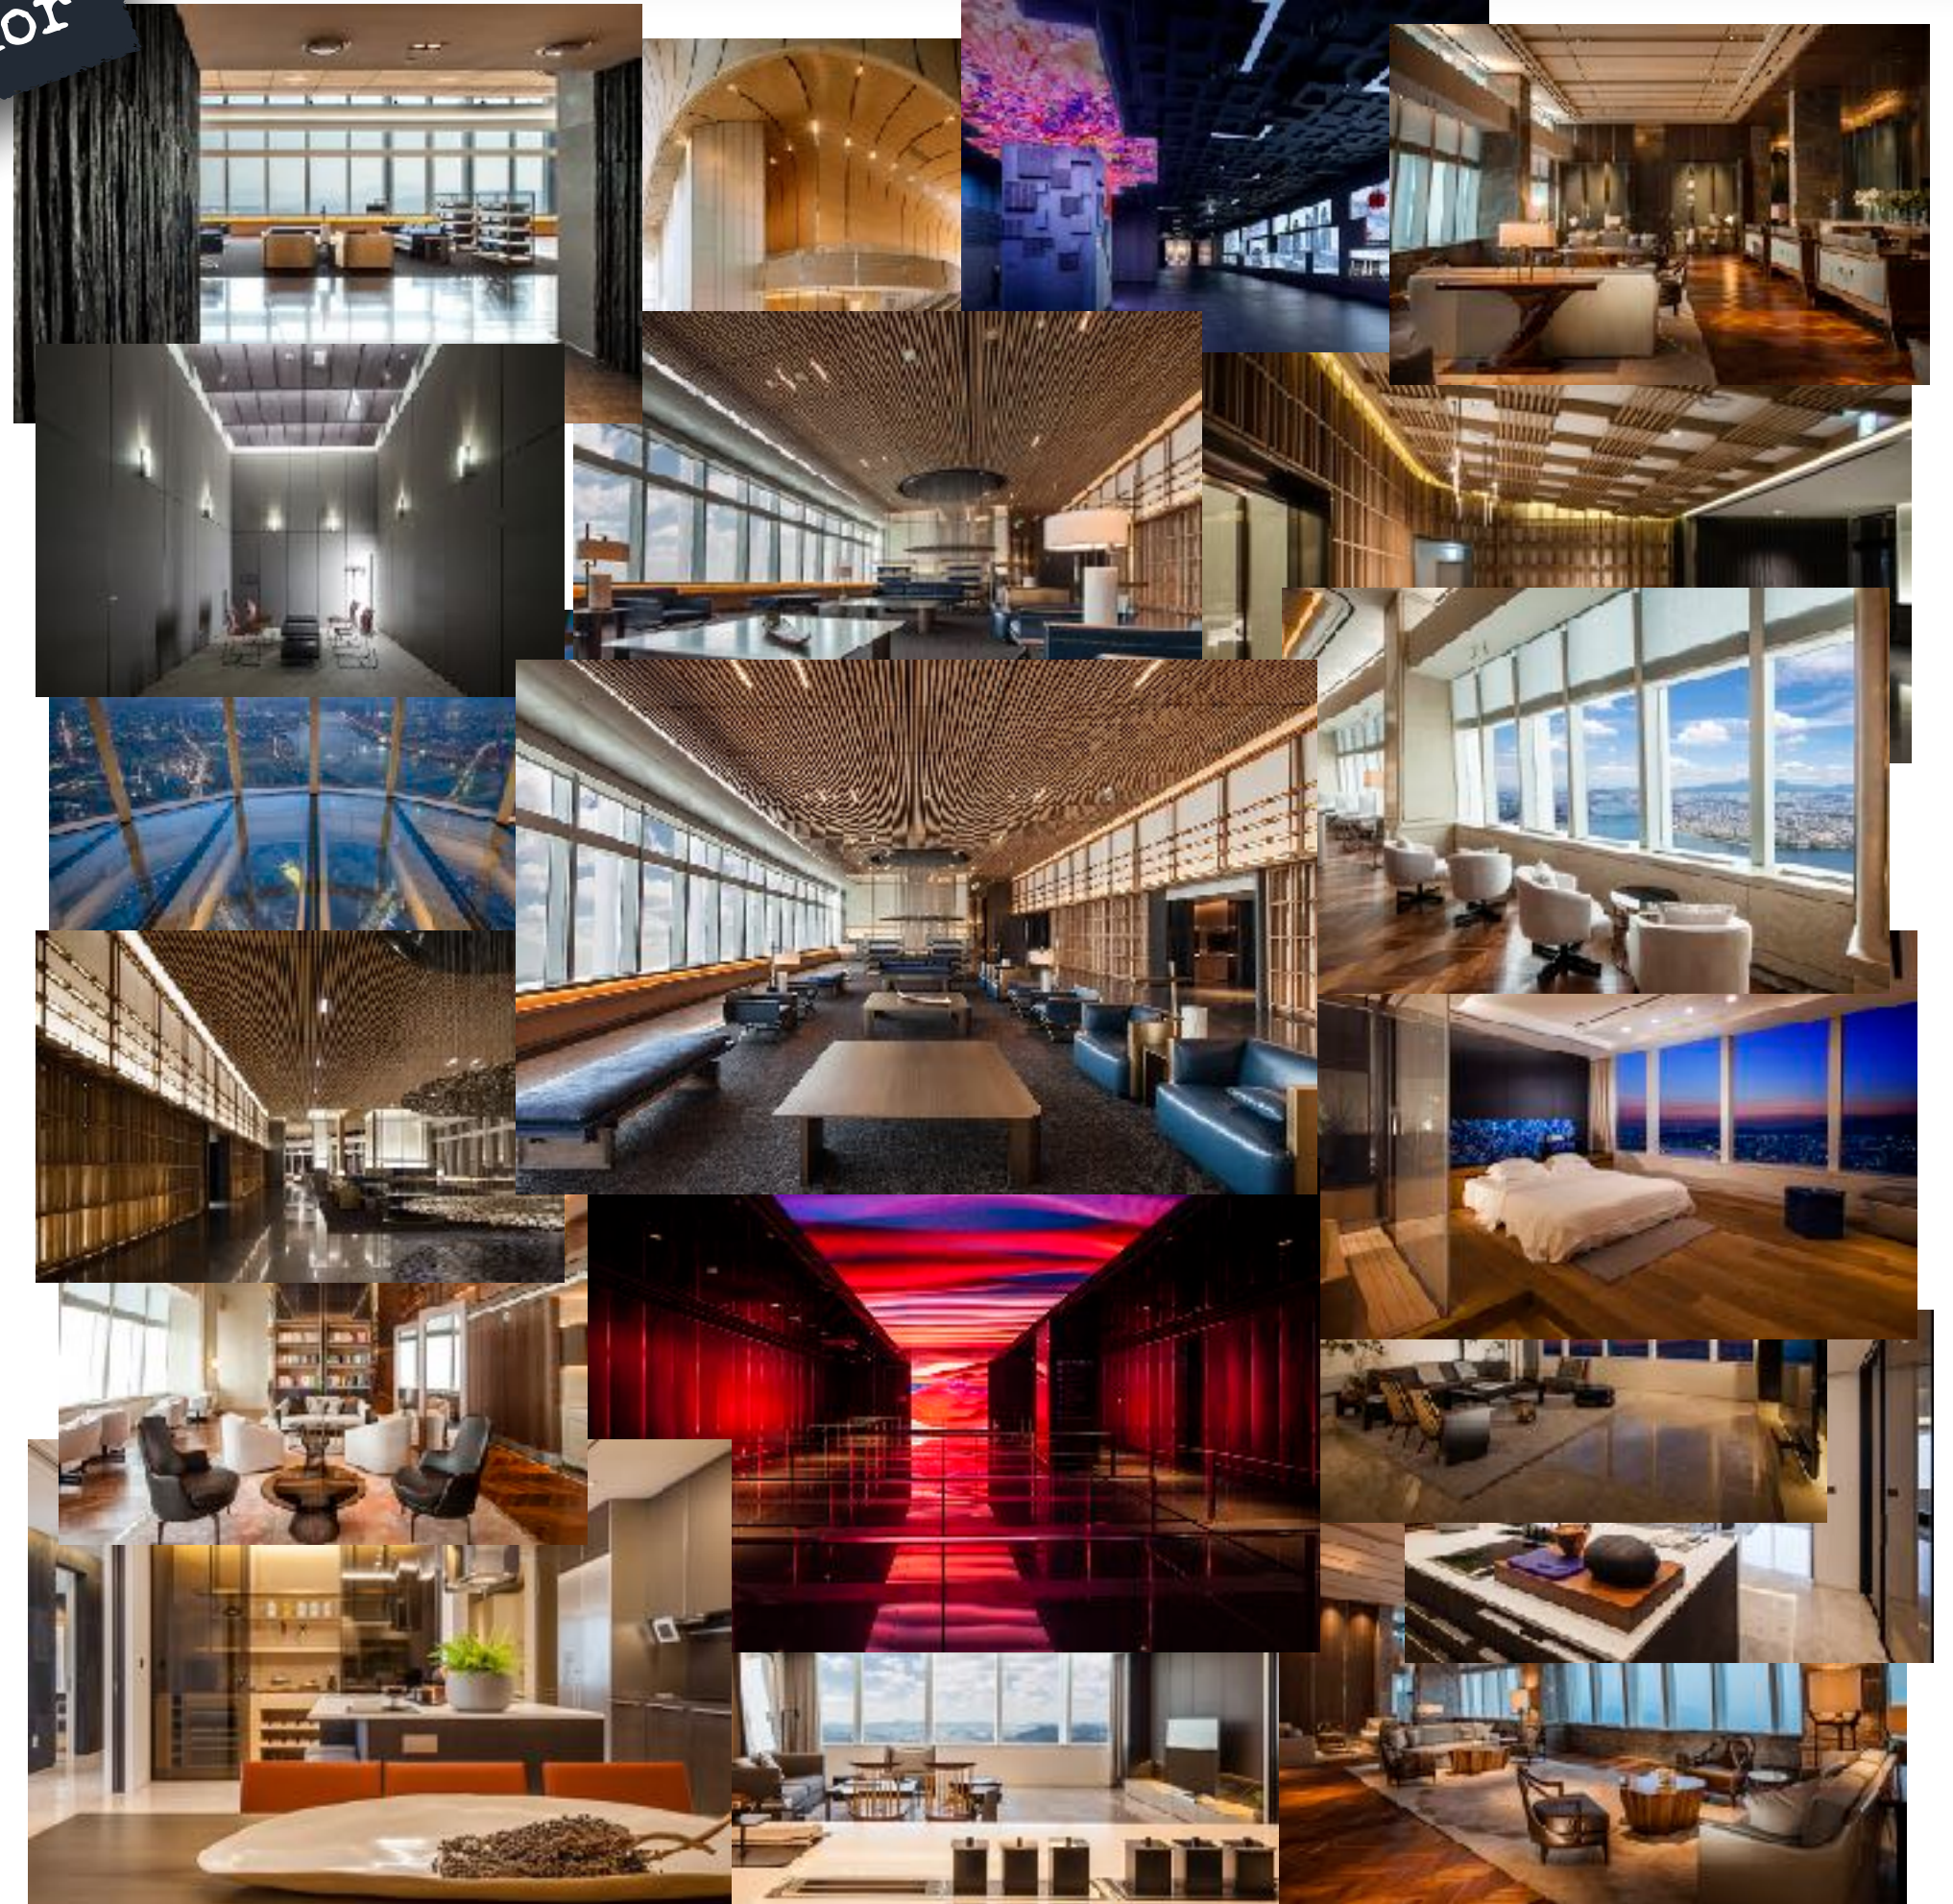

-Architectural Photograph

Photographers at Nemolabs are the leading architects in and out of the country. He's made up of photographers who specialize in the interior of the hotel. He looks at the subject with an artistic understanding of light and a creative eye and interprets the space.

네모랩의 사진작가들은 국내외 유수의 건축 및 호텔 인테리어를 전문적으로 촬영해 온 사진작가들로 구성되어 있습니다. 예술에 가까운 빛의 이해와 창작가적인 시선으로 피사체를 바라보고 공간을 해석합니다.

- Exterior

- Interior